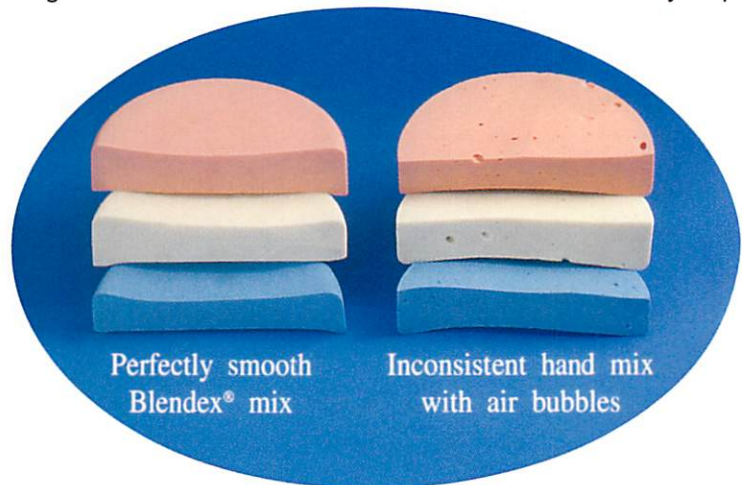

Prestige Dental Products, Inc

3031 E. Coronado St., #D Anaheim, CA 92806

Phone # (877) 772-3888, Fax # (310) 388-8455

DENTAMERICA®