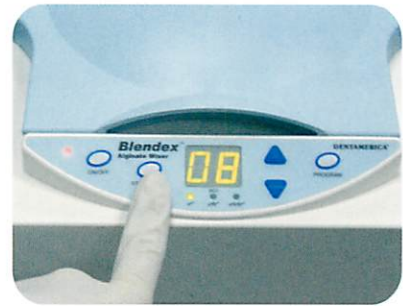

③ Push the START button for a perfectly smooth **Blendex™** mix.

3 customizable memory presets available (settings can be changed)

Cups	Mixing Time (sec)
	8
	10
	12

SPECIFICATIONS

Dimensions	W205 x D245 x H295 (mm)
Weight	18 kg
Voltage	AC220V~230V (50/60 Hz) AC100V~120V (50/60 Hz)
Maximum Power	400W
Timer	1-16 sec, adjustable by time
Memory	3 (installed settings: 8, 10, 12 sec)
Frequency	3,600 RPM