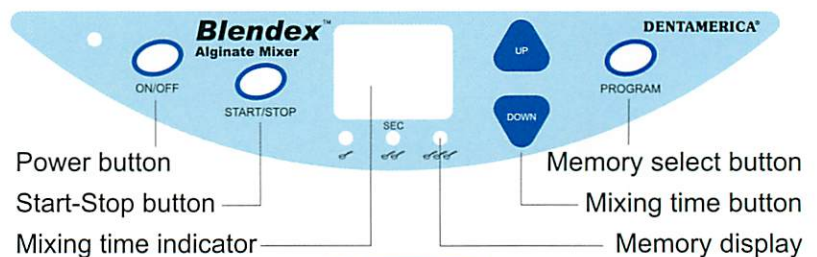

Prestige Dental Products, Inc

3031 E. Coronado St., #D Anaheim, CA 92806

Phone # (877) 772-3888, Fax # (310) 388-8455

DENTAMERICA®